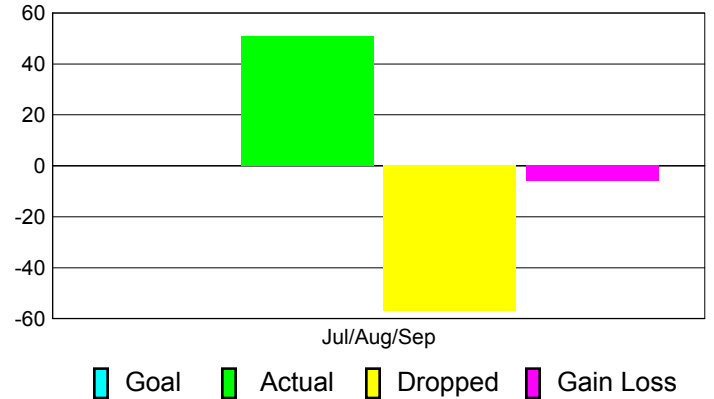

Membership Results 2012-2013

Goal, New, Dropped, Gain/Loss