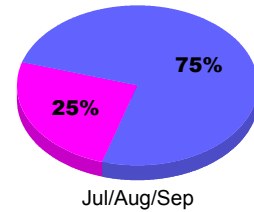

Membership Results
2012-2013

Membership
2011-2012

Month	Net Memb Goal	Actual New Memb	Actual Dropped Memb	Gain/Loss of Memb	Gain/Loss of Memb
Jul/Aug/Sep	0	51	-57	-6	-2
Totals	0	51	-57	-6	-2

Membership Results 2012-2013

Goal, New, Dropped, Gain/Loss

Comparison of Membership Gain/Loss

Current Year Compared to the Previous Year

Gender Comparison 2012-2013

Male Female